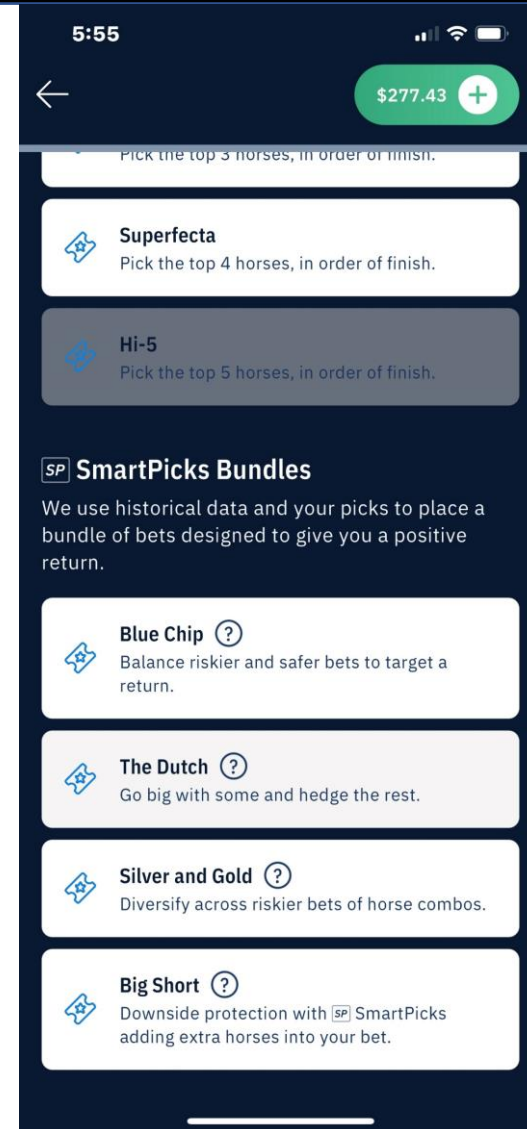

WE CREATE WINNING EXPERIENCES

Choose Your Bundle

Customer Selects the Bundle

1. **Blue Chips** – Balances safer bets on higher probable winners – generally Show Bets.
2. **The Dutch** – Designed to spread bets across Win / Exacta / Triactor and Superfecta bets.
3. **Silver and Gold** – Leveraged the Exacta pool with multiple combinations of chosen horses.
4. **Big Short** – Placing wagers on longer shots while balancing the wager with Exactor bets on probable winners.