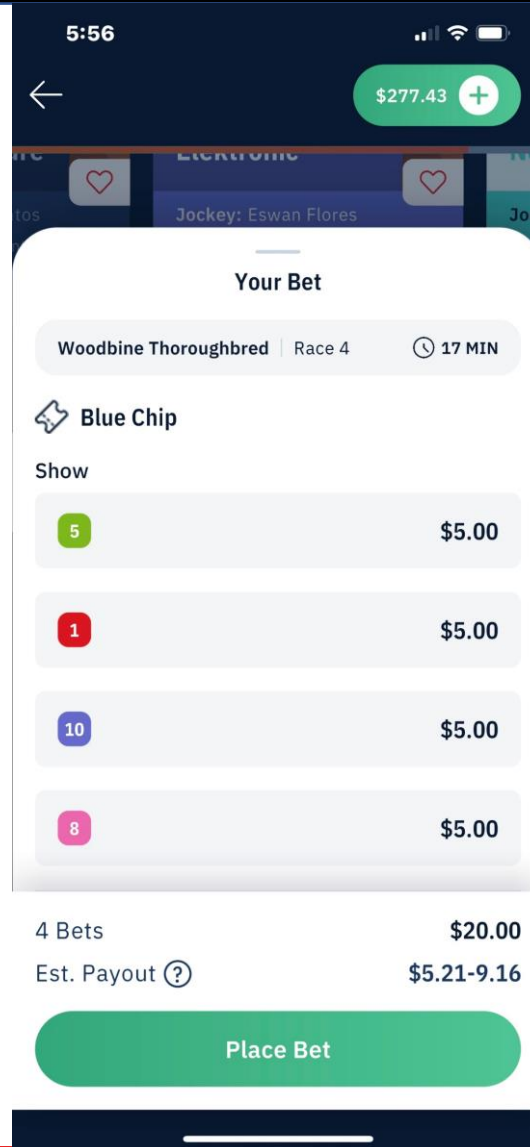

WE CREATE WINNING EXPERIENCES

WOODBINE™

Horse Selection and Value

Customer selects 4 horses – minimum required to Complete the various bet types including the Superfecta

Customer then selects the preferred dollar value for the wager.

There is a minimum value that the algorithm needs to split the wager across bet types

WE CREATE WINNING EXPERIENCES

Blue Chip Quick Pick

In this specific instance the algorithm choose to evenly split the wager across all chosen horses with even dollar values.

WE CREATE WINNING EXPERIENCES

The Dutch Quick Pick

The Dutch bet utilizes live odds on the horses to split the wager across four different bet types with varying dollar values.

5:57 \$257.43 +

Woodbine Thoroughbred | Race 4 16 MIN