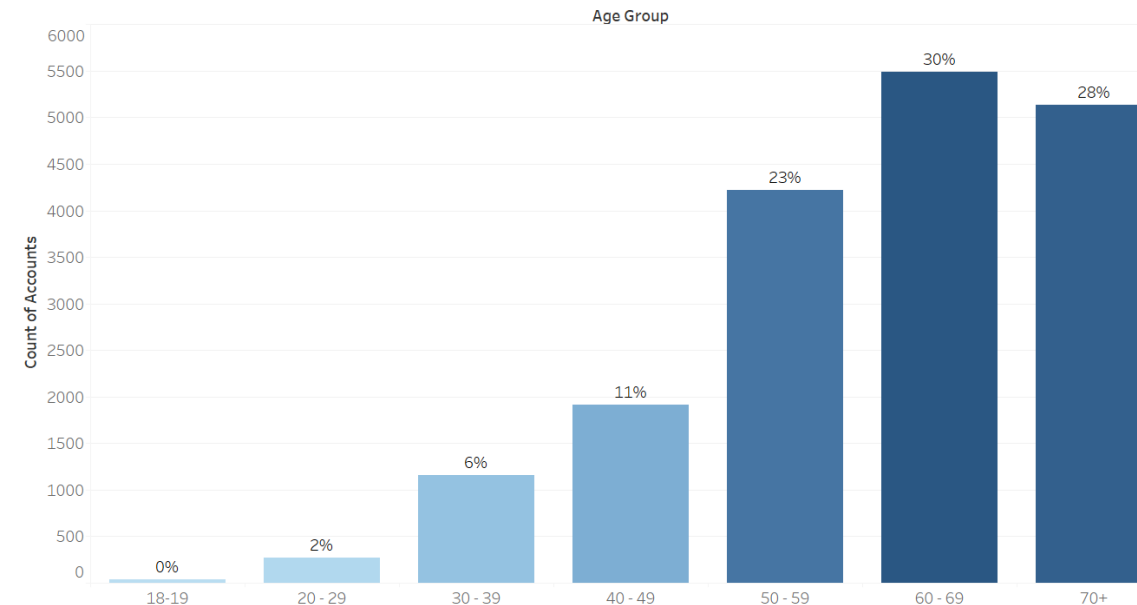

WE CREATE WINNING EXPERIENCES

Wagering User Metrics – Real Money

Demographic Highlights

45% of players on DHB are under 40 vs. 8% of HPIbet

- **21% < 30 years**
 - Last month: 21%
 - HPIbet: 2%
- **24%: 30 - 39 years**
 - Last month: 22%
 - HPIbet: 6%

Overall Age Breakdown

*Removed a small number of very high wagering outliers (all 80+ yrs) which skewed the data

**HPIbet full access accounts in Ontario who wagered \geq \$3 in FY2020 and enrolled prior to March 30, 2018