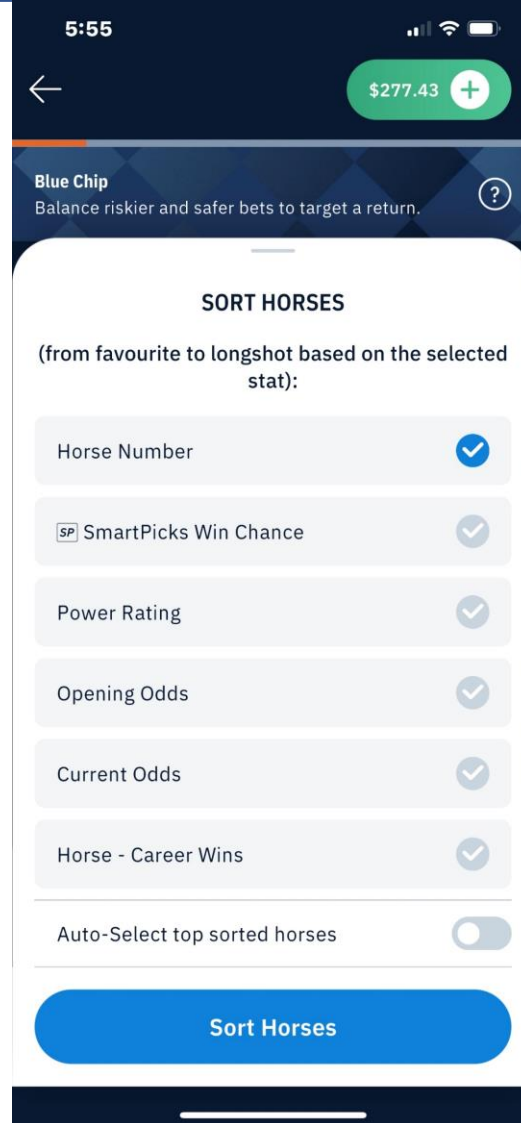

WE CREATE WINNING EXPERIENCES

Choose Your Bundle

Customer Selects the Bundle

1. **Blue Chips** – Balances safer bets on higher probable winners – generally Show Bets.
2. **The Dutch** – Designed to spread bets across Win / Exacta / Triactor and Superfecta bets.
3. **Silver and Gold** – Leveraged the Exacta pool with multiple combinations of chosen horses.
4. **Big Short** – Placing wagers on longer shots while balancing the wager with Exactor bets on probable winners.

WE CREATE WINNING EXPERIENCES

WOODBINE™

Horse Selection and Value

Customer selects 4 horses – minimum required to Complete the various bet types including the Superfecta

Customer then selects the preferred dollar value for the wager.