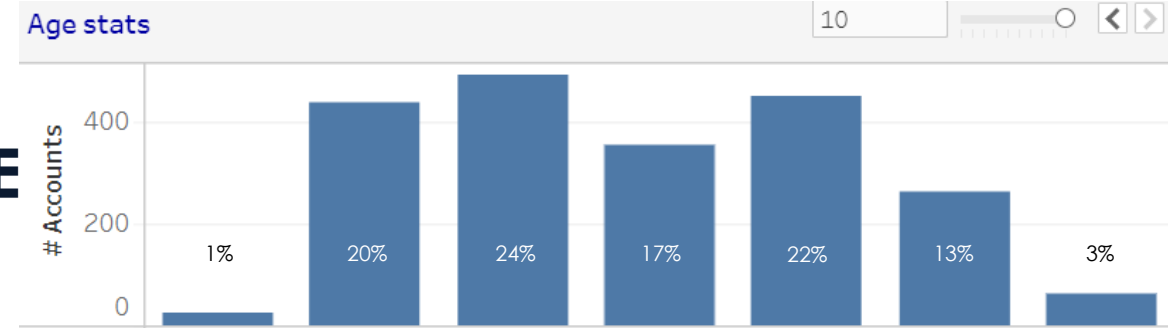

WE CREATE WINNING EXPERIENCES

Wagering User Metrics – Real Money

Demographic Highlights

45% of players on DHB are under 40 vs. 8% of HPIbet

- **21% < 30 years**
 - Last month: 21%
 - HPIbet: 2%
- **24%: 30 - 39 years**
 - Last month: 22%
 - HPIbet: 6%