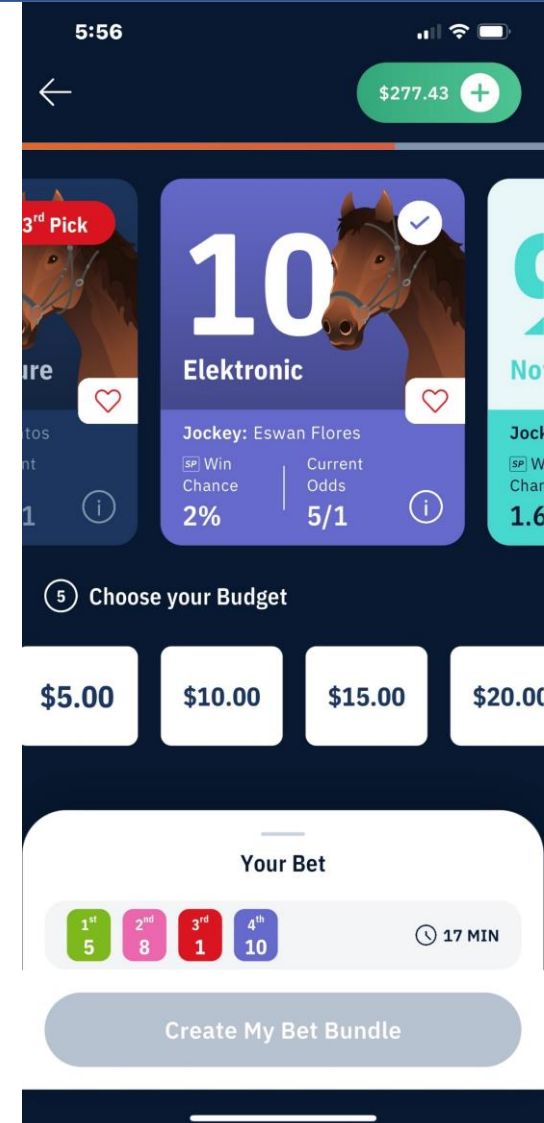

WE CREATE WINNING EXPERIENCES

Choose Your Bundle

Customer Selects the Bundle

1. **Blue Chips** – Balances safer bets on higher probable winners – generally Show Bets.
2. **The Dutch** – Designed to spread bets across Win / Exacta / Triactor and Superfecta bets.
3. **Silver and Gold** – Leveraged the Exacta pool with multiple combinations of chosen horses.
4. **Big Short** – Placing wagers on longer shots while balancing the wager with Exactor bets on probable winners.

WE CREATE WINNING EXPERIENCES

WOODBINE™

Horse Selection and Value

Customer selects 4 horses – minimum required to Complete the various bet types including the Superfecta

Customer then selects the preferred dollar value for the wager.

There is a minimum value that the algorithm needs to split the wager across bet types

WE CREATE WINNING EXPERIENCES

Blue Chip Quick Pick

In this specific instance the algorithm choose to evenly split the wager across all chosen horses with even dollar values.

WE CREATE WINNING EXPERIENCES

The Dutch Quick Pick

The Dutch bet utilizes live odds on the horses to split the wager across four different bet types with varying dollar values.

5:57 \$257.43 +

Woodbine Thoroughbred | Race 4 16 MIN