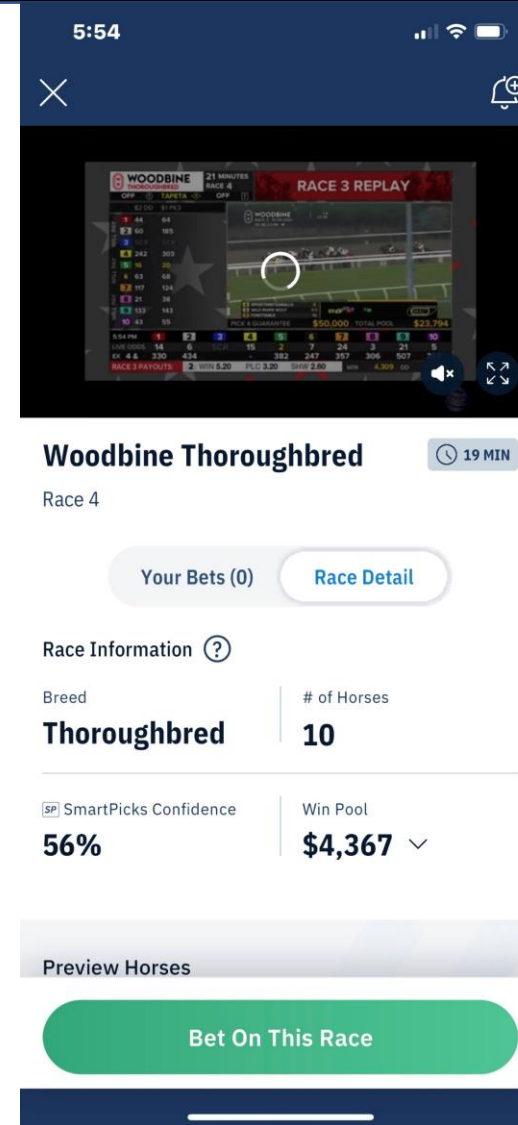

Overview

Quick Pick Overview

1. Customers select a race to bet
2. Customer has the options of playing for real money or Coins, (play money with no value)
3. Customers can play traditional pools selecting horses and bet types themselves.
4. Customers have the options to select “SmartPick Bundles”

Bundles are a group of bets placed against the customers chosen horses.

Sophisticated algorithms build the betting bundles designed to provide a positive return on the wager

Varying bet types leveraging differing wager values based upon live odds