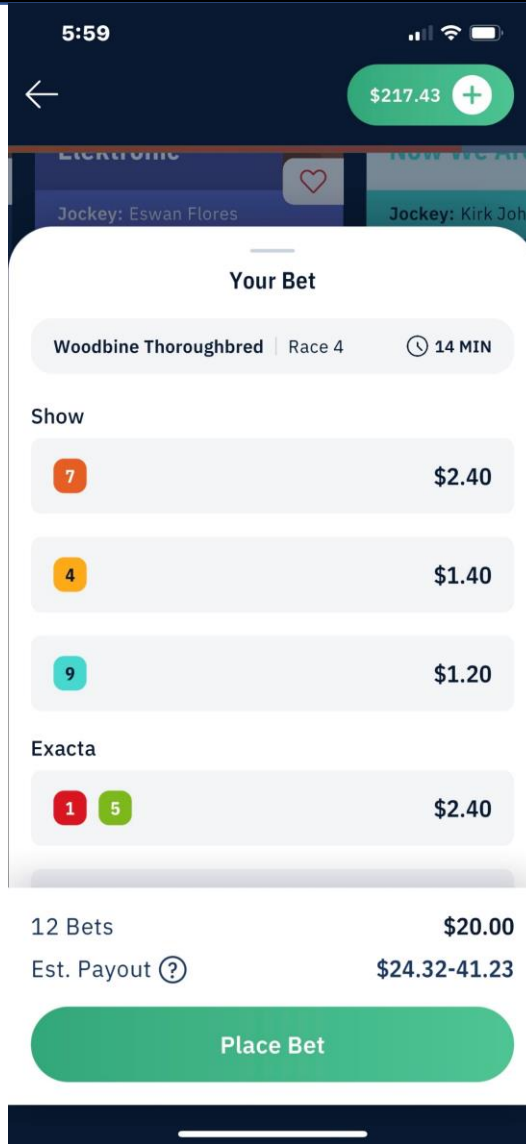

14 Bets \$20.00
Est. Payout ? \$32.73-58.18

Place Bet

WE CREATE WINNING EXPERIENCES

Silver and Gold Quick Pick

The Silver and Gold, similar to the name, is placing bets only into the Exactor pool. All wagers are designed to provide at least a \$20 return, the amount of the initial bet.

5:59 \$237.43 +

Woodbine Thoroughbred | Race 4 ⌚ 14 MIN

👉 Silver and Gold

Exacta

1 5	\$4.80
8 5	\$4.40
5 8	\$4.40
1 10	\$4.20

5 Bets \$20.00
Est. Payout ⓘ \$47.73-48.84

Place Bet

WE CREATE WINNING EXPERIENCES

Big Short Quick Pick

The Big short is designed to place varying dollar value show bets against longer shot horse. The bet is augmented against safer chosen horses in the Exactor pool balancing the opportunity.

WE CREATE WINNING EXPERIENCES

WOODBINE™

Blue Chip - Outcome

6:28

✕ You Won \$17.25

Woodbine Thoroughbred | Race 4 **RESULTS**

\$20.00

Payout	Bet Type
\$17.25	Blue Chip