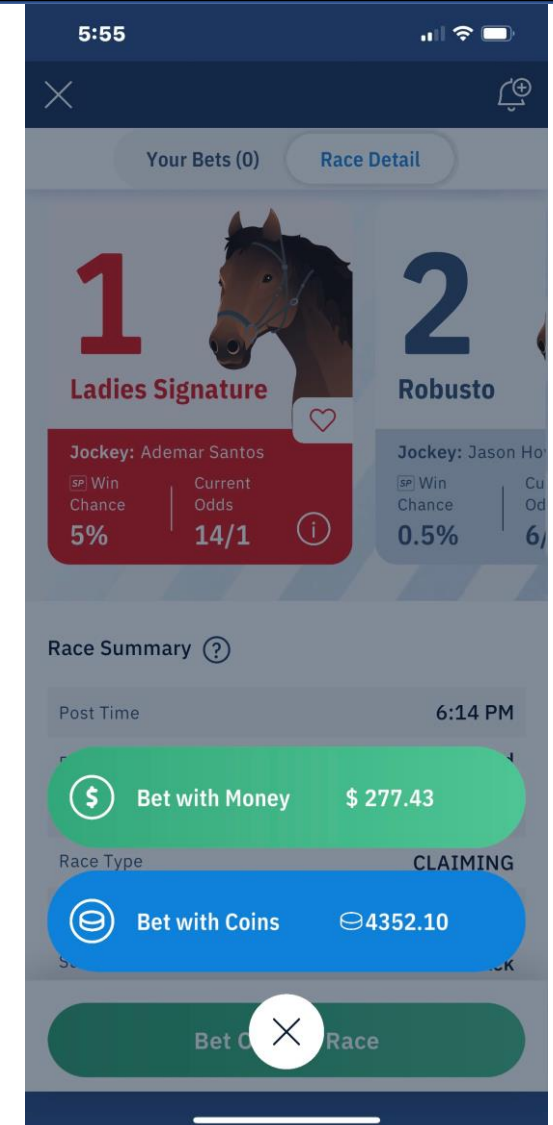

Overview

Quick Pick Overview

1. Customers select a race to bet
2. Customer has the options of playing for real money or Coins, (play money with no value)
3. Customers can play traditional pools selecting horses and bet types themselves.
4. Customers have the options to select “SmartPick Bundles”

Bundles are a group of bets placed against the customers chosen horses.

Sophisticated algorithms build the betting bundles designed to provide a positive return on the wager

Varying bet types leveraging differing wager values based upon live odds