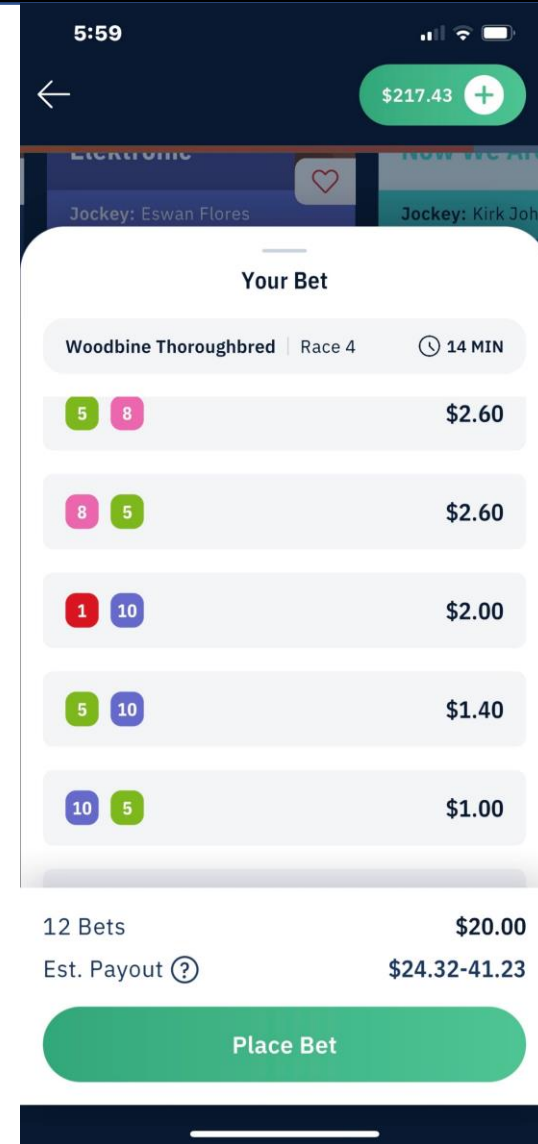

14 Bets \$20.00
Est. Payout ? \$32.73-58.18

Place Bet

WE CREATE WINNING EXPERIENCES

Silver and Gold Quick Pick

The Silver and Gold, similar to the name, is placing bets only into the Exactor pool. All wagers are designed to provide at least a \$20 return, the amount of the initial bet.

5:59 \$237.43 +

Woodbine Thoroughbred | Race 4 ⌚ 14 MIN

👉 Silver and Gold

Exacta

1 5	\$4.80
8 5	\$4.40
5 8	\$4.40
1 10	\$4.20

5 Bets \$20.00
Est. Payout ⓘ \$47.73-48.84

Place Bet

WE CREATE WINNING EXPERIENCES

Big Short Quick Pick

The Big short is designed to place varying dollar value show bets against longer shot horse. The bet is augmented against safer chosen horses in the Exactor pool balancing the opportunity.

WE CREATE WINNING EXPERIENCES

WOODBINE™

Blue Chip - Outcome

6:28

✕ You Won \$17.25

Woodbine Thoroughbred | Race 4 **RESULTS**

\$20.00

Payout	Bet Type
\$17.25	Blue Chip